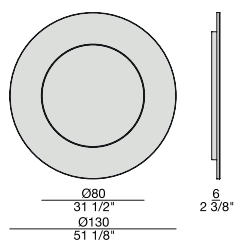

# FOUR SEASON GLASS

Design Opera Design

SPECCHIO | MIRROR

2007

Specchio tondo da parete.

Round wall mirror.

Runder Wand Spiegel.

Mirror rond au mur.

Espejo redondo de pared.