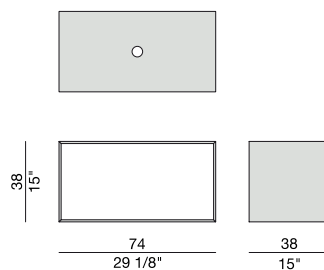

CONTENITORE GIREVOLE IN CRISTALLO
Revolving glass container