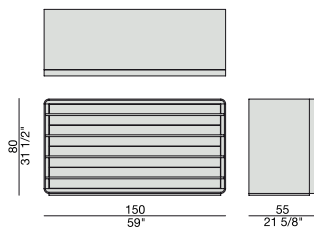

AURA CASSETTIERA

Design Marelli & Molteni

CASSETTIERA | CHEST OF DRAWERS

2015

Cassettiera in legno e maniglie rivestite in pelle.

Chest of drawers with wooden frame and handles covered in leather.

Kommode aus Holz mit Ledergriffen.

Commode en bois avec poignées en cuir.

Cómoda de madera con tiradores revestidos en piel.