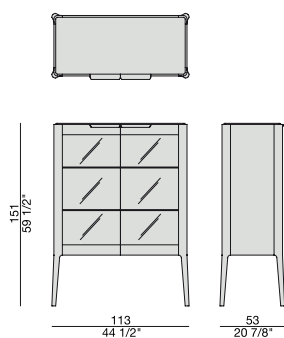

ATLANTE 2

Design G. & O. Buratti

MADIA | CUPBOARD

2019

Madia in noce canaletta o frassino con due ante in cristallo fumè e piano in marmo, in legno o in cristallo acidato retroverniciato. Ripiani interni in cristallo.

Cupboard in canaletta walnut or ash with two smoked glass doors and top in marble, wood or frosted glass backcoated. Glass internal shelves.

Vitrine aus Nussbaum Canaletta oder Esche mit zwei Rauchglastüren und Marmor-, Holz- oder satinierte hinterlackierte Glasplatte. Innerenboden aus Glas.

Vitrine en noyer canaletta avec fumé et plateau en marbre, en bois ou en verre dépoli rétro verni. Etagères intérieures en verre.

Aparador en nogal canaletta o fresno con dos puertas en cristal ahumado y tapa de mármol, madera o en cristal al ácido retrobarnizado. Estantes interiores en cristal.