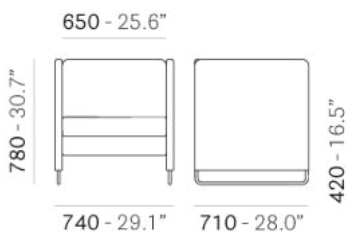

PEDRALI®

ZIPPO ZIPL1P

DESIGN:
PEDRALI R&D

Zippo collection is composed by comfortable sofas conceived for lounge and informal meetings areas. A niche of privacy protected by high sides that ensure a good soundproof capacity. Upholstered lounge sofa in polyurethane injected foam with variable density and steel tube frame Ø 16mm. Height: 780mm.

INFORMATION REQUEST

FRAME FINISHES

FABRICS (VIEW FINISHES AND MATERIALS)

FINISHES AND MATERIALS