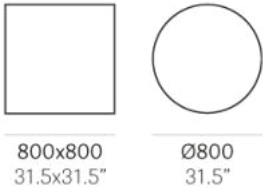

FRAME FINISHES

FINISHES AND MATERIALS