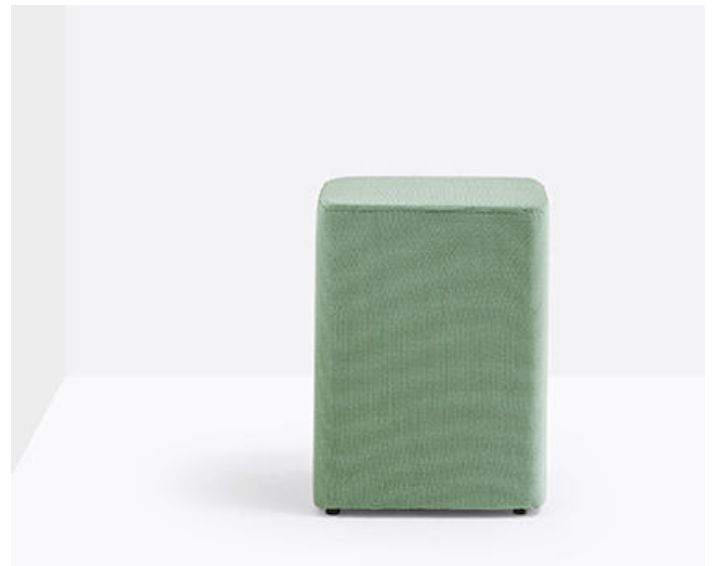

PEDRALI®

WOW 320

DESIGN:
PEDRALI R&D

Pouf that gives a casual and ironic touch to the contract and domestic environments. With a squared shape of 360x360 mm, Wow is upholstered in polyurethane injected foam.

INFORMATION REQUEST

FABRICS (VIEW FINISHES AND MATERIALS)

FINISHES AND MATERIALS

PRESS