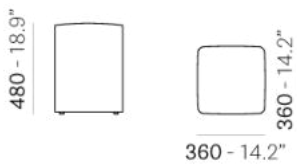

PEDRALI®

WOW 320

DESIGN:
PEDRALI R&D

Pouf that gives a casual and ironic touch to the contract and domestic environments. With a squared shape of 360x360 mm, Wow is upholstered in polyurethane injected foam.

INFORMATION REQUEST

FABRICS (VIEW FINISHES AND MATERIALS)

FINISHES AND MATERIALS

PRESS