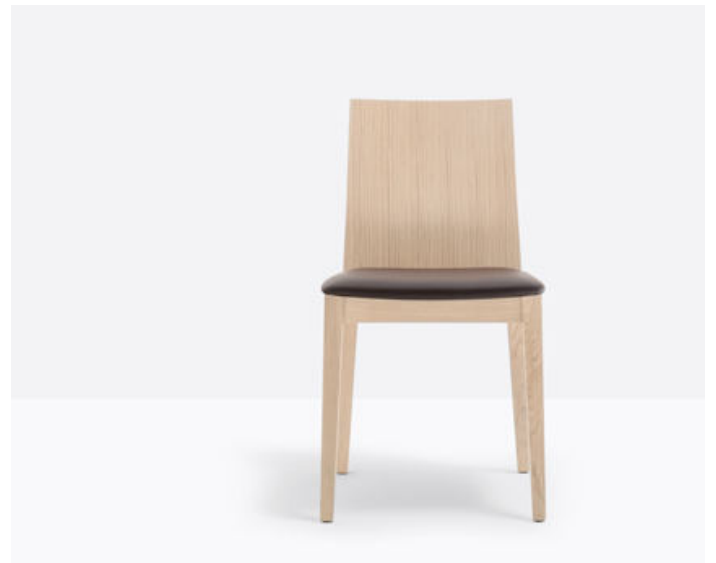

PEDRALI®

TWIG 429

DESIGN:
PEDRALI R&D

Twig was inspired by an idea of lightness and versatility. The ergonomic shape of the backrest create an harmonious profile. Chair with sandwich panel back, upholstered seat and solid oak legs.

INFORMATION REQUEST