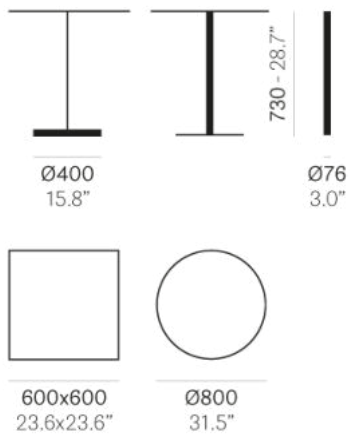

POWDER COATED FRAME (VIEW FINISHES AND MATERIALS)

FRAME FINISHES

FINISHES AND MATERIALS