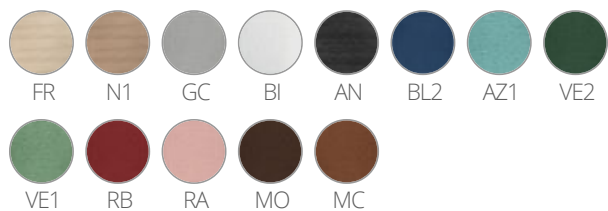

PEDRALI®

TIVOLI 2805

DESIGN:
CMP DESIGN

Tivoli recalls the traditional wooden chairs, maintaining comfort and inspiring conviviality. Solid ash wood armchairs with three-dimensional plywood back.

INFORMATION REQUEST

360° | [Gallery](#)

SEAT FINISHES

FINISHES AND MATERIALS

CERTIFICATIONS

PRESS