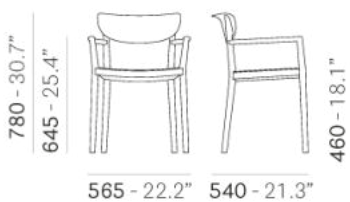

PEDRALI®

TIVOLI 2805

DESIGN:
CMP DESIGN

Tivoli recalls the traditional wooden chairs, maintaining comfort and inspiring conviviality. Solid ash wood armchairs with three-dimensional plywood back.

INFORMATION REQUEST

360° | [Gallery](#)