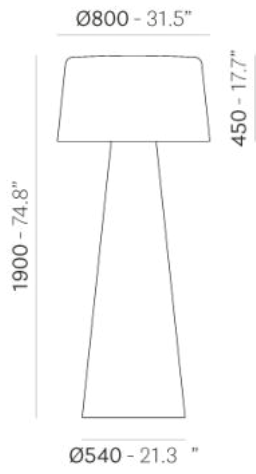

# TIME OUT T\_OUT

DESIGN:  
ALBERTO BASAGLIA NATALIA ROTA NODARI

Time Out is a floor lamp designed to illuminate gardens, terraces and outdoor spaces. It is made with rotational moulded polyethylene.

INFORMATION REQUEST