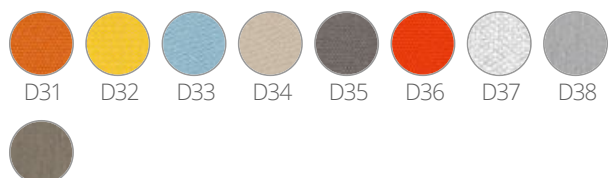

INFORMATION REQUEST

360° | [Gallery](#)

SEAT FINISHES

FABRICS

ACCESSORIES

Two-seat cushions for seat and backrest of Sunset sofa. The cushions are able to increase its comfort and allow a high level of customization. In polyurethane foam, removable and covered in water-proof fabric. (625.10/625.3)

A practical top in solid laminate for Sunset seatings, 6mm thickness and Ø275mm, which allows to support small objects. (625.20)

D39

FINISHES AND MATERIALS