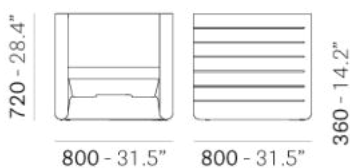

PEDRALI®

SUNSET 625

DESIGN:
ALESSANDRO BUSANA

Sunset is a collection of lounge modular seating. Sunset armchair is perfect to enjoy sunny atmospheres. The squared volume in polyethylene embraces the wide seat while horizontal lines run along the outer profile. Available the cushion upholstered with water resistant fabric.

INFORMATION REQUEST

360° | [Gallery](#)