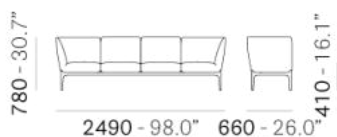

PEDRALI®

SOCIAL DSO_2A/3AAL/4AALL

DESIGN:
PATRICK JOUIN

Social is a modular system of linear, corner, curved seatings and poufs that can be matched to create an endlessly replicable sofa ready to host sociable moments. Modular system with two, three or four linear and corner seats in polyurethane foam and elastic belts in the backrest, steel frame and die-casted aluminium legs at the far ends.

INFORMATION REQUEST

FRAME FINISHES

LU

POWDER COATED FRAME (VIEW FINISHES AND MATERIALS)

FABRICS (VIEW FINISHES AND MATERIALS)