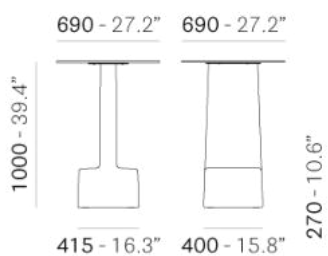

PEDRALI®

SERIF 861

DESIGN:
ODO FIORAVANTI

Serif collection stands out for its three-dimensional composure inspired by the architectural element of the column and at the same time by the "serif", typical of the typefaces. Table base made with rotational moulding polyethylene and solid laminate top.

INFORMATION REQUEST

DIMENSIONS:
690x690x1000h

TOP FINISHES

TABLE BASES FINISHES

FINISHES AND MATERIALS