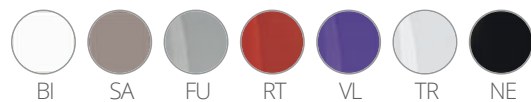

SEAT FINISHES

FINISHES AND MATERIALS