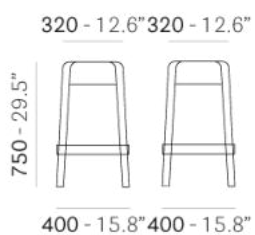

PEDRALI®

RUBIK 580

DESIGN:
CLAUDIO DONDOLI - MARCO POCCI

Rubik stool, with its thin, soft and slender lines, stands out for its easy functionality. Stackable stool fully made of polycarbonate and available in several finishes. Designed for both outdoor and indoor use. Seath height 750mm.

INFORMATION REQUEST