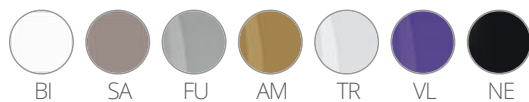

SEAT FINISHES

FINISHES AND MATERIALS