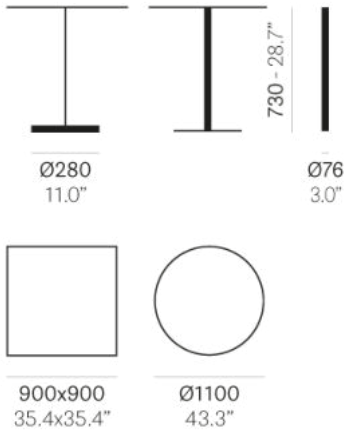

FRAME FINISHES

FINISHES AND MATERIALS