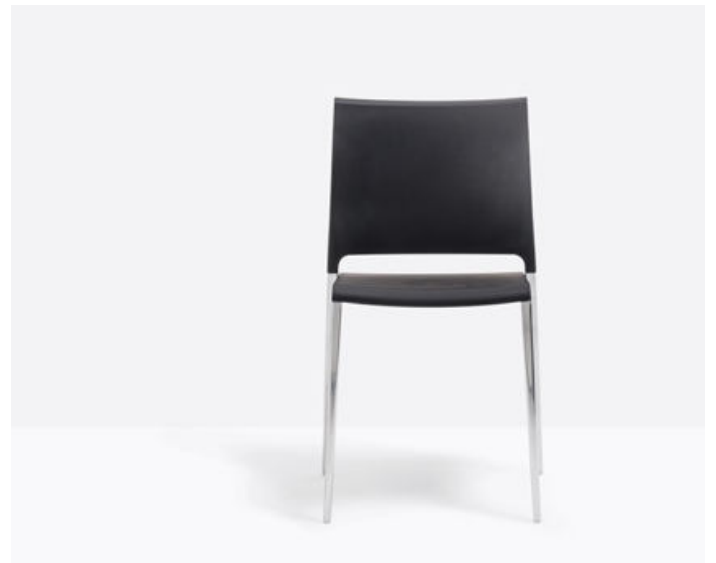

PEDRALI®

MYA 700

DESIGN:
CLAUDIO DONDOLI - MARCO POCCI

Mya is a collection of seatings with a refined and filiform design. Chair with die-casted aluminium frame and polypropylene seat and backrest.

INFORMATION REQUEST