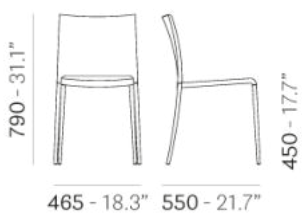

Trolley (code 1391.100)
Linking device (code CG)

SEAT FINISHES

FRAME FINISHES

POWDER COATED FRAME (VIEW FINISHES AND MATERIALS)

FINISHES AND MATERIALS

CERTIFICATIONS

PRESS