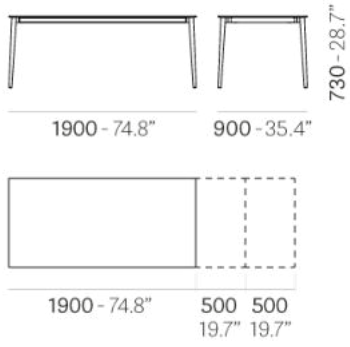

Table MALMÖ TML

TOP FINISHES

FRAME FINISHES

FINISHES AND MATERIALS

PRESS