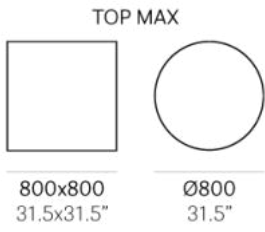

POWDER COATED FRAME (VIEW FINISHES AND MATERIALS)

FINISHES AND MATERIALS

PRESS