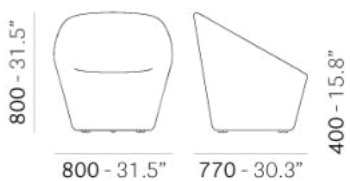

PEDRALI®

LOG 366

DESIGN:
BUSETTI GARUTI REDAELLI

Log is a collection of seatings that combines the sculptural aspect with surprising lightness: the right combination of formal balance, stability and comfort. Upholstered lounge armchair in polyurethane injected foam.

INFORMATION REQUEST

FABRICS (VIEW FINISHES AND MATERIALS)

FINISHES AND MATERIALS

PRESS