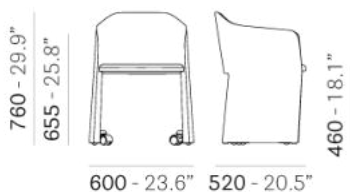

PEDRALI®

LAJA Wings 889G

DESIGN:
ALESSANDRO BUSANA

Stylistic simplicity defines the Laja collection. Laja Wings armchair with steel structure and seat formed by crossed elastic belts, immersed in polyurethane foam, with a slightly elastic and welcoming back. At the back of the sides are inserted two swivel wheels that allow complete mobility.

INFORMATION REQUEST

FABRICS (VIEW FINISHES AND MATERIALS)

FINISHES AND MATERIALS

CERTIFICATIONS

CATAS

PRESS