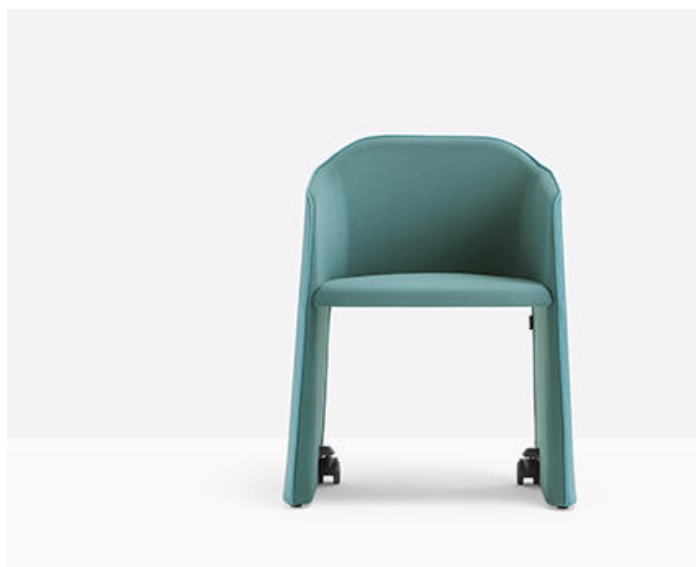

PEDRALI®

LAJA Wings 889G

DESIGN:
ALESSANDRO BUSANA

Stylistic simplicity defines the Laja collection. Laja Wings armchair with steel structure and seat formed by crossed elastic belts, immersed in polyurethane foam, with a slightly elastic and welcoming back. At the back of the sides are inserted two swivel wheels that allow complete mobility.

INFORMATION REQUEST

FABRICS (VIEW FINISHES AND MATERIALS)

FINISHES AND MATERIALS

CERTIFICATIONS

CATAS

PRESS