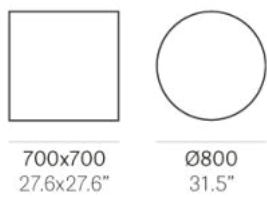

suitable for outdoor