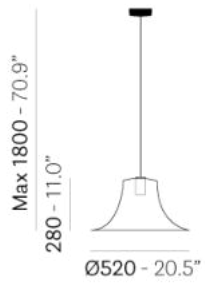

PEDRALI[®]

L004 L004SW/A

DESIGN:
ALBERTO BASAGLIA NATALIA ROTA NODARI

L004 is a natural development of model L004. The outer diffuser vanishes showing the sinous outlines of the inner diffuser. Suspension lamp with injection moulded polycarbonate diffuser Ø 520mm.

INFORMATION REQUEST

MAX 1x23W E27 220-240V

POWDER COATING DIFFUSER

FITTING

FINISHES AND MATERIALS