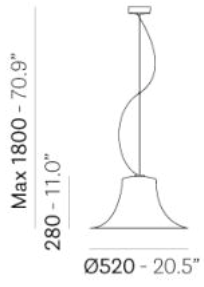

PEDRALI[®]

L004 L004S/A

DESIGN:
ALBERTO BASAGLIA NATALIA ROTA NODARI

L004 is a natural development of model L004. The outer diffuser vanishes showing the sinous outlines of the inner diffuser. Suspension lamp with injection moulded polycarbonate diffuser Ø 520mm.

INFORMATION REQUEST

MAX 1x75W E27 220-240V

POWDER COATING DIFFUSER

FITTING

FINISHES AND MATERIALS