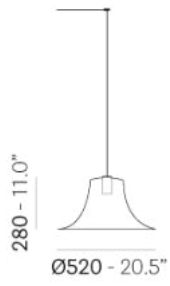

MAX 1x23W E27 220-240V