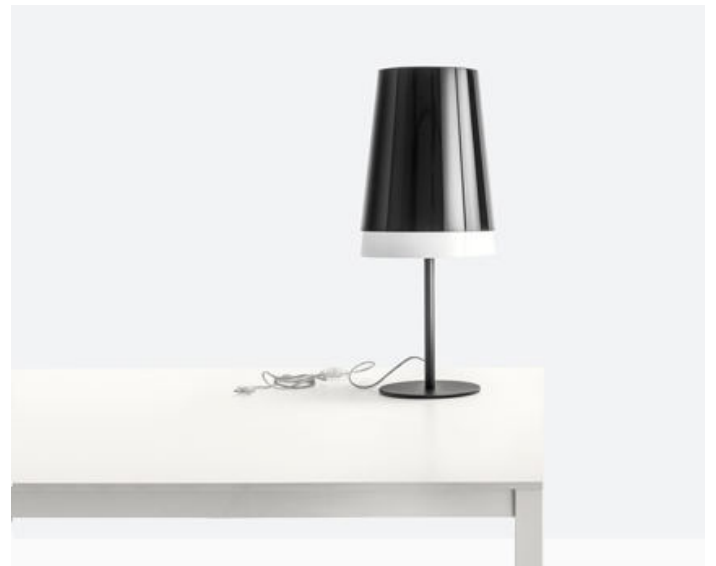

PEDRALI®

L001 L001TA/AA

DESIGN:
ALBERTO BASAGLIA NATALIA ROTA NODARI

L001 is a collection of lamps with an iconic design consisting of elements capable of creating different combinations. Table lamp with two injection moulded polycarbonate diffusers Ø 265mm, steel base and central stem.

INFORMATION REQUEST

FBT 1x23W E27 220-240V

TRANSPARENT DIFFUSER

FULL COLOUR DIFFUSER

STRUCTURE

FINISHES AND MATERIALS