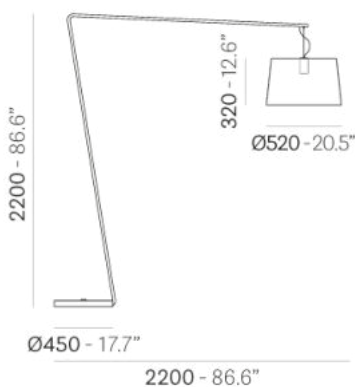

PEDRALI®

L001 L001T/B

DESIGN:
ALBERTO BASAGLIA NATALIA ROTA NODARI

L001 is a collection of lamps with an iconic design consisting of elements capable of creating different combinations. Floor lamp with injection moulded polycarbonate diffuser Ø 520mm, steel base and stem. Foot pedal to switch on.

INFORMATION REQUEST

TRANSPARENT DIFFUSER

FULL COLOUR DIFFUSER

TABLE BASES FINISHES

6/11/2021

MAX 1x100W E27 220-240V

Lamp L001T/B

FINISHES AND MATERIALS