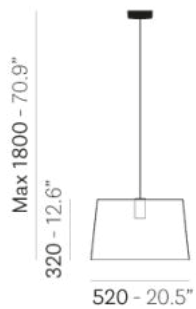

PEDRALI[®]

L001 L001SW/B

DESIGN:
ALBERTO BASAGLIA NATALIA ROTA NODARI

L001 is a collection of lamps with an iconic design consisting of elements capable of creating different combinations. Suspension lamp with injection moulded polycarbonate diffuser Ø 520mm.

INFORMATION REQUEST

MAX 1x23W E27 220-240V

TRANSPARENT DIFFUSER

POWDER COATING DIFFUSER

FITTING

FINISHES AND MATERIALS