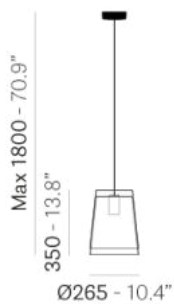

PEDRALI®

L001 L001SW/AA

DESIGN:
ALBERTO BASAGLIA NATALIA ROTA NODARI

L001 is a collection of lamps with an iconic design consisting of elements capable of creating different combinations. Suspension lamp with two injection moulded polycarbonate diffusers Ø 265mm.

INFORMATION REQUEST

TRANSPARENT DIFFUSER

FITTING

6/11/2021

MAX 1x23W E27 220-240V

Lamp L001SW/AA

FINISHES AND MATERIALS