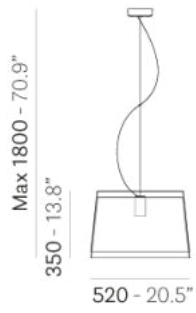

# L001 L001S/BB

DESIGN:  
ALBERTO BASAGLIA NATALIA ROTA NODARI

L001 is a collection of lamps with an iconic design consisting of elements capable of creating different combinations. Suspension lamp with two injection moulded polycarbonate diffusers Ø 520mm.

INFORMATION REQUEST

MAX 1x75W E27 220-240V

Lamp L001S/BB

TRANSPARENT DIFFUSER

FULL COLOUR DIFFUSER

FITTING

FINISHES AND MATERIALS