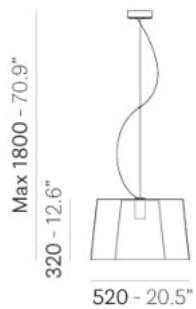

Lamp L001S/BA

TRANSPARENT DIFFUSER

FULL COLOUR DIFFUSER

FITTING

FINISHES AND MATERIALS