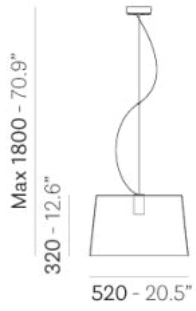

Lamp L001S/B

TRANSPARENT DIFFUSER

FULL COLOUR DIFFUSER

POWDER COATING DIFFUSER

FITTING

FINISHES AND MATERIALS