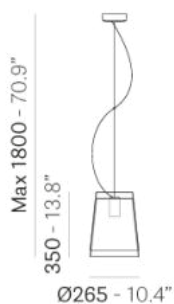

PEDRALI®

L001 L001S/AA

DESIGN:
ALBERTO BASAGLIA NATALIA ROTA NODARI

L001 is a collection of lamps with an iconic design consisting of elements capable of creating different combinations. Suspension lamp with two injection moulded polycarbonate diffusers Ø 265mm.

INFORMATION REQUEST

TRANSPARENT DIFFUSER

FULL COLOUR DIFFUSER

FITTING

RB

FINISHES AND MATERIALS