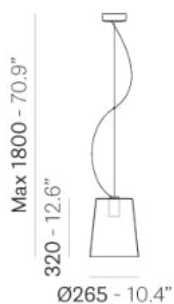

PEDRALI®

L001 L001S/A

DESIGN:
ALBERTO BASAGLIA NATALIA ROTA NODARI

L001 is a collection of lamps with an iconic design consisting of elements capable of creating different combinations. Suspension lamp with injection moulded polycarbonate diffuser Ø 265mm.

INFORMATION REQUEST

TRANSPARENT DIFFUSER

FULL COLOUR DIFFUSER

POWDER COATING DIFFUSER

Lamp L001S/A

FITTING

FINISHES AND MATERIALS