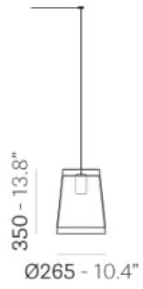

PEDRALI®

L001 L001CW/AA

DESIGN:
ALBERTO BASAGLIA NATALIA ROTA NODARI

L001 is a collection of lamps with an iconic design consisting of elements capable of creating different combinations. Suspension lamp with two injection moulded polycarbonate diffusers Ø 265mm. The length of the cable can be 3000, 6000, 8000 mm with 2, 4, 5 cable clamps.

INFORMATION REQUEST

MAX 1x23W E27 220-240V

TRANSPARENT DIFFUSER

CABLE

FINISHES AND MATERIALS