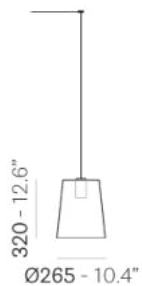

PEDRALI[®]

L001 L001CW/A

DESIGN:
ALBERTO BASAGLIA NATALIA ROTA NODARI

L001 is a collection of lamps with an iconic design consisting of elements capable of creating different combinations. Suspension lamp with injection moulded polycarbonate diffuser Ø 265mm. The length of the cable can be 3000, 6000, 8000 mm with 2, 4, 5 cable clamps.

INFORMATION REQUEST

MAX 1x23W E27 220-240V

TRANSPARENT DIFFUSER

POWDER COATING DIFFUSER

CABLE

FINISHES AND MATERIALS