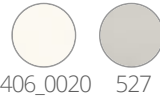

INFORMATION REQUEST

Art. TK2S179X140

Art. TK2S340X140

TOP FINISHES

POWDER COATED FRAME (VIEW FINISHES AND MATERIALS)

FINISHES AND MATERIALS