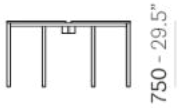

PEDRALI®

KUADRO DESK

DESIGN:
PEDRALI R&D

Kuadro is a collection of tables and desks with a square profile. Table with two or four stations with a square steel tube frame and laminate top with cable management. Kuadro Desk can be supplied with sound-absorbing divider panels upholstered in fabric, in order to separate spaces.

INFORMATION REQUEST

Art. TK2S179X140

Art. TK2S340X140

TOP FINISHES

POWDER COATED FRAME (VIEW FINISHES AND MATERIALS)

FINISHES AND MATERIALS