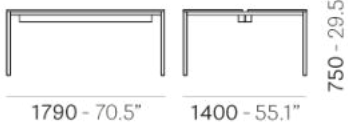

Art. TK2S179X140