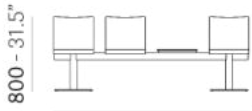

## KUADRA XL 2606/2607

DESIGN:  
PEDRALI R&D

The greater sizes, the lower back combined with a wide range of finishes feature Kuadra XL and make it even more versatile and comfortable. Three or four technopolymer seaters with writing tablet and stainless steel base.

INFORMATION REQUEST

Art. 2606

520 - 20.5"

450 - 17.7"

400 - 15.8"

2110 - 83.1"

Art. 2607

2670 - 105.1"