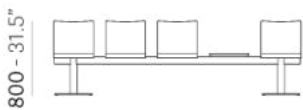

## KUADRA XL 2606/2607

DESIGN:  
PEDRALI R&D

The greater sizes, the lower back combined with a wide range of finishes feature Kuadra XL and make it even more versatile and comfortable. Three or four technopolymer seaters with writing tablet and stainless steel base.

INFORMATION REQUEST

Art. 2606

520 - 20.5"

450 - 17.7"

400 - 15.8"

2110 - 83.1"

Art. 2607

2670 - 105.1"