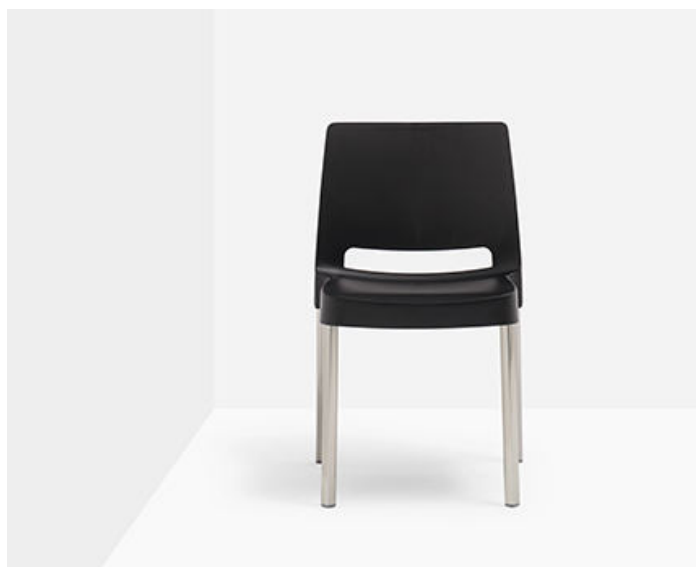

PEDRALI®

JOI 870

DESIGN:
CLAUDIO DONDOLI - MARCO POCCI

From the rational form Joi is supported by aluminum legs that give solidity and character highlighting the ergonomics and the great ease of use. Stackable chair with polypropylene seat and back combined. It can be equipped with a lateral connection hook in nylon to obtain rows of seats. Ideal both indoors and outdoors. Also available in fireproof version.

INFORMATION REQUEST

Linking device (code 870/G)
Trolley (code 1391.100)

SHELL FINISHES

FRAME FINISHES