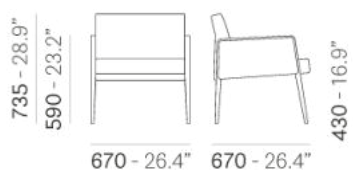

PEDRALI®

JIL 521

DESIGN:
ENRICO FRANZOLINI

An elegant and luxury collection which distinguishes for the refined care to the details. Lounge armchair with oak wood frame, seat and backrest upholstered in fabric, leather or simil leather.

INFORMATION REQUEST