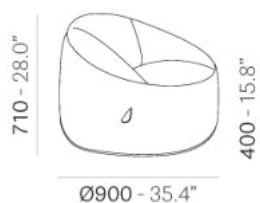

PEDRALI®

ISLAND 795

DESIGN:
CLAUDIO DONDOLI - MARCO POCCI

A set of soft islands designed for waiting and relax areas.
Upholstered armchair with water proof polystyrene
spheres provided with a handle for easy carrying.

INFORMATION REQUEST

FABRICS (VIEW FINISHES AND MATERIALS)

FINISHES AND MATERIALS