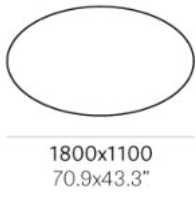

FRAME FINISHES

FINISHES AND MATERIALS