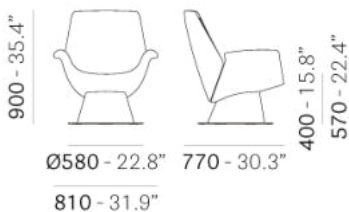

PEDRALI®

ILA 2021

DESIGN:
PATRICK JOUIN

The new, elegant and high-quality Ila is a refined piece of furniture with a strong personality, expressing utmost comfort, softness and sensuality. Its curved, flexible lines trace out a comfortable and enveloping silhouette. Armchair with outer shell in rigid polyurethane foam and flexible polyurethane foam for the inner shell. Swivelling central steel base in the shape of a cone section.

INFORMATION REQUEST

FRAME FINISHES

TN

POWDER COATED FRAME (VIEW FINISHES AND MATERIALS)

FABRICS (VIEW FINISHES AND MATERIALS)