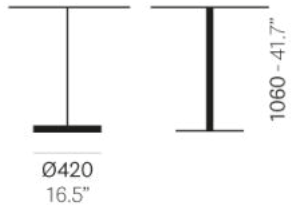

FRAME FINISHES

FINISHES AND MATERIALS