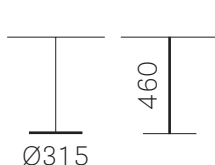

DESIGN  
Pio e Tito Toso

5,7 kg

0,13 mc

Q.ty/pallet

All dimensions are expressed in millimeters.  
Tutte le dimensioni sono espresse in millimetri.

**Ikon table base with conic column in injection molded polypropylene and cast-iron plate with cataphoresis treatment and polyester powder coated**