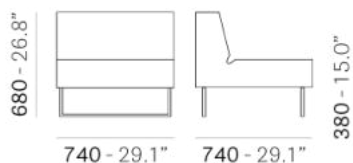

PEDRALI®

HOST lounge 790

DESIGN:
CLAUDIO DONDOLI - MARCO POCCI

Host is a modular system of single, double and corner units of seating with backrest and poufs that is appropriate for a large number of combinations and customizations. Lounge sofa unit in polyethylene with stainless steel tube sled frame Ø 16mm.

INFORMATION REQUEST

Linking device (code 790/G_NE)

SEAT FINISHES

FRAME FINISHES