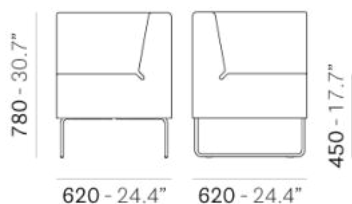

PEDRALI®

HOST 202

DESIGN:
PEDRALI R&D

Host is a modular system of single, double and corner units of seating with backrest and poufs that is appropriate for a large number of combinations and customizations. Upholstered corner unit in polyurethane injected foam with steel tube sled frame Ø 16mm.

INFORMATION REQUEST

Linking device (code 200/G_NE)

FRAME FINISHES

POWDER COATED FRAME (VIEW FINISHES AND MATERIALS)

FABRICS (VIEW FINISHES AND MATERIALS)