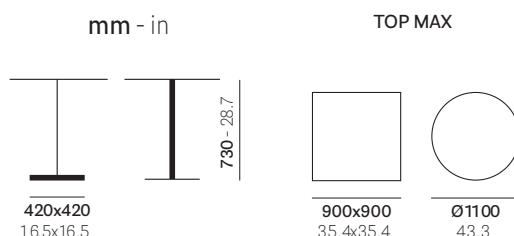

# Florence 4960\_VER

**PEDRALI**  
THE ITALIAN ESSENCE

DESIGN  
Pedrali R&D

100% MADE IN ITALY

**kg 18**  
lb 39,7

**mc 0,037**  
ft<sup>3</sup> 1,3

Q.ty/pallet