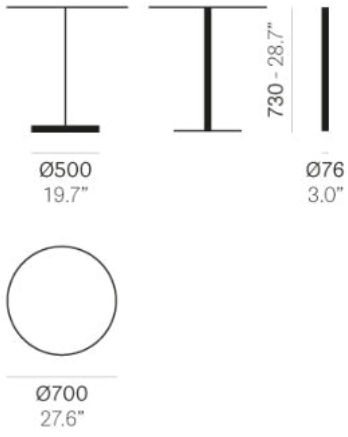

POWDER COATED FRAME (VIEW FINISHES AND MATERIALS)

COLUMN FINISHES

FINISHES AND MATERIALS